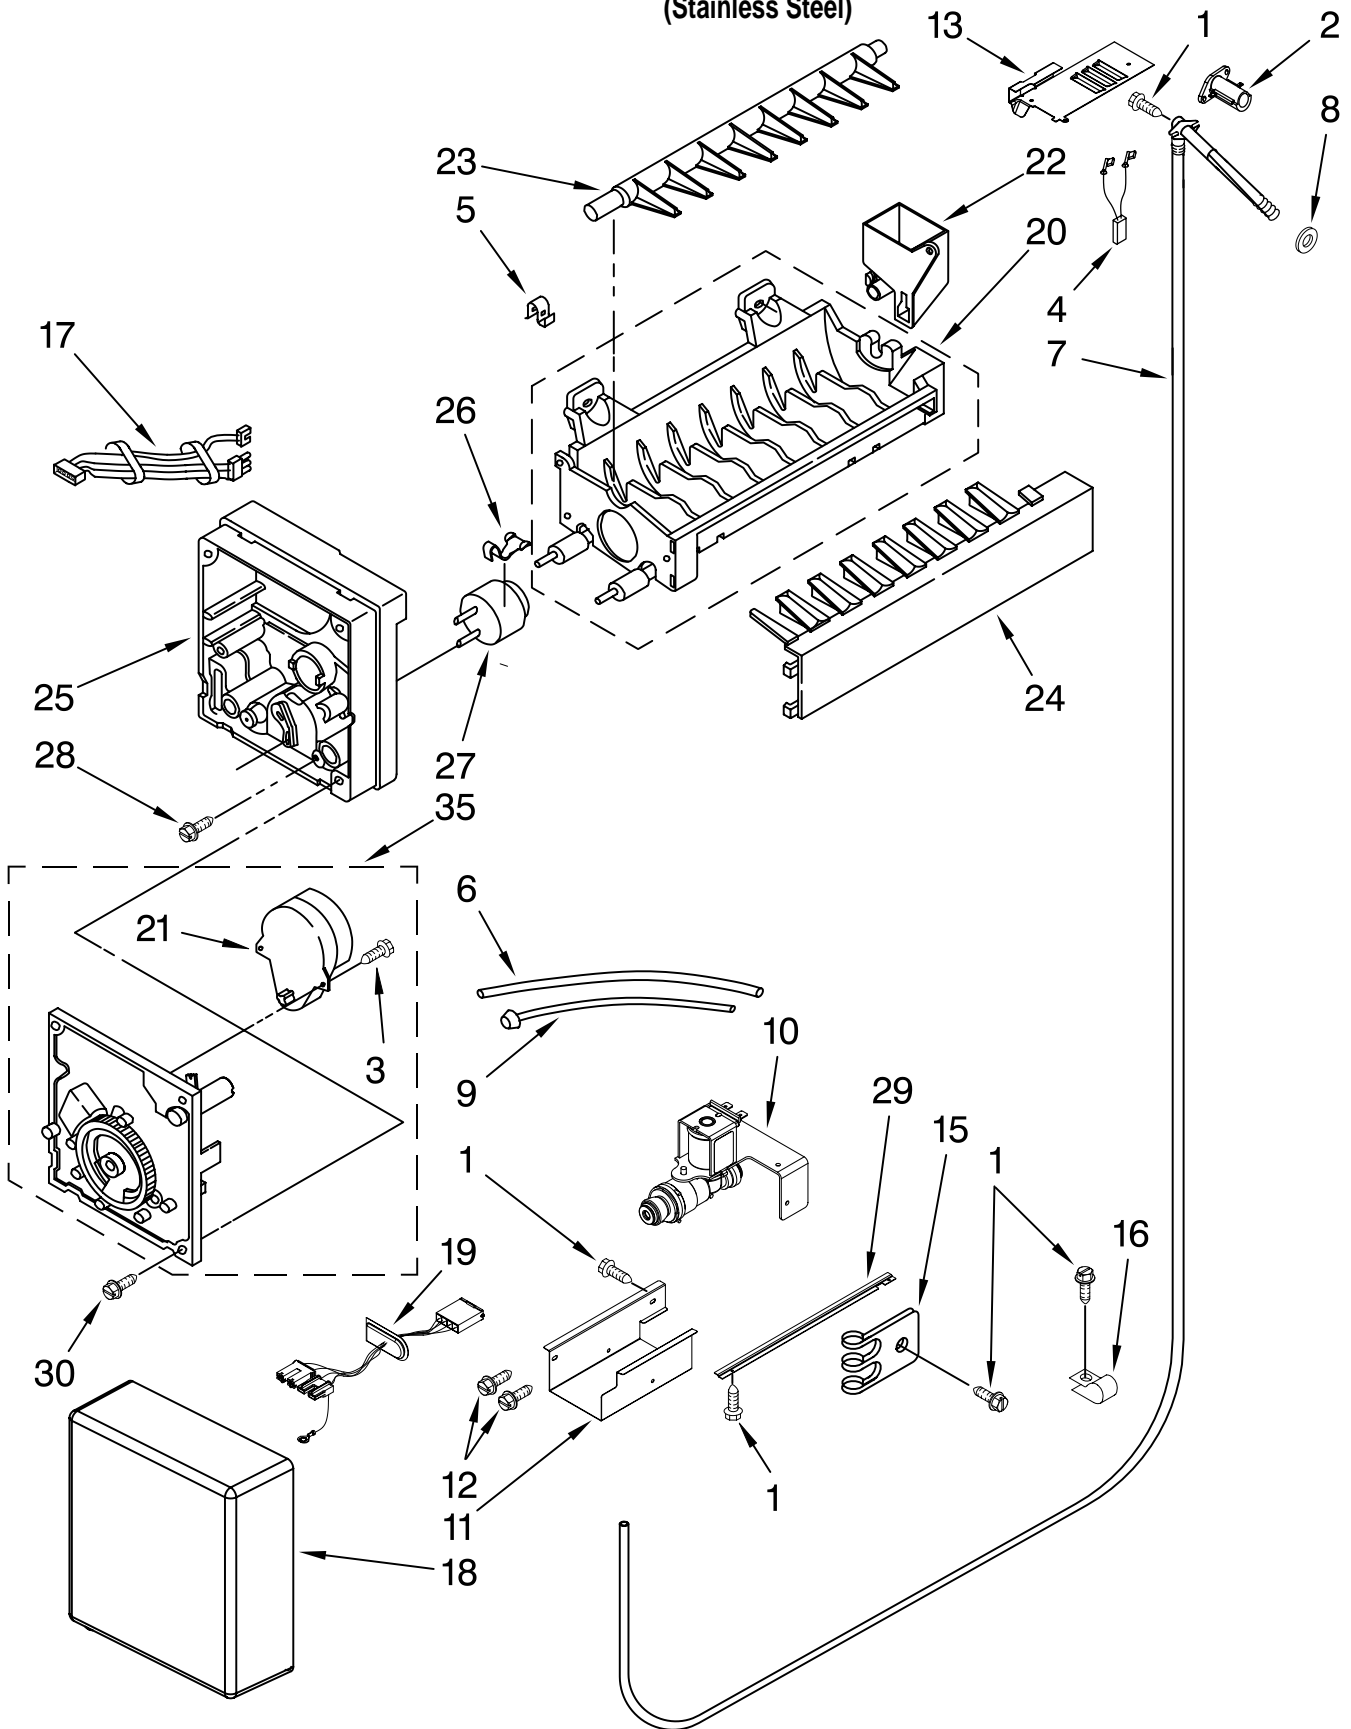

ICEMAKER PARTS

For Model: KBLC36FTS00

(Stainless Steel)

FOR ORDERING INFORMATION REFER TO PARTS PRICE LIST

ICEMAKER PARTS

For Model: KBLC36FTS00

(Stainless Steel)

Illus. No.	Part No.	DESCRIPTION
1	486194	Screw
2	2221240	Heater, Fill Tube
3	489136	Screw (2)
4	2310108	Jumper, Heater Fill Tube
5	628379	Clip, Fuse
6	2325170	Tube, Filter Inlet
7	2317847	Tube Assembly, Water Inlet
8	1106508	Seal Gasket
9	2317912	Tube, Filter Outlet
10	2307650	Valve, Solenoid
11	W10129653	Shield, Valve
12	489464	Screw
13	2221231	Heat Shield
15	489348	Clamp, Valve
16	488946	Clamp, Tubing
17	2310136	Wire Harness, Icemaker
18	2257538	Cover
19	2310193	Wire Assembly (Water Valve)
20	W10122527	Mold & Heater (Also Order 542638 Silicone Grease)
21	626683	Motor
22	628356	Cup, Water Fill
23	627843	Ejector
24	2182124	Ice Stripper
25	2195914	Support
26	2315522	Retainer, Thermostat (2)
27	627985	Thermostat (Also Order 542639 Cement Alumilastic)
28	8533917	Screw
29	2320559	Support, Valve
30	489276	Screw
35	626691	Module Assembly (Includes 3 & 21)
100	2316895	Complete Icemaker Assembly

Following Parts Not Illustrated
(Optional Parts Only)

8537055 Cleaner,
Stainless Steel
W10129081 Handle Kit for
Previous Architect
Series (Stainless)